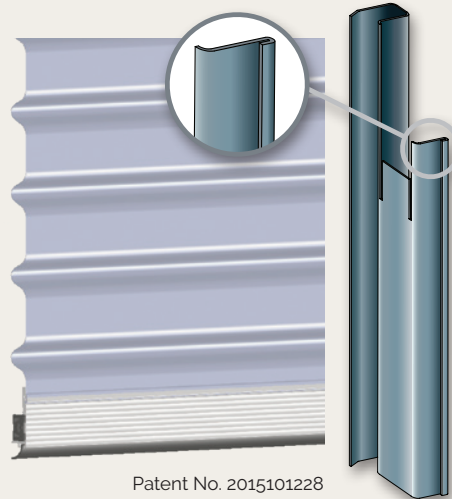

Merlin® myQ Technology

Pr1me Collection features & benefits

- **New design** - Rounded panel with stylish appeal
- **Colours** - COLORBOND® steel
- **Glass-filled nylon drum wheels** - Quiet operation
- **Nylon braid edging** - Smooth operation of door in tracks
- **Nylon bottom rail plug** - Smooth operation of door in tracks
- **Flexible sealing strip** - Helps prevent dust and leaves entering the garage
- **Galvanised tracks** - Galvanising ensures long life by minimising corrosion
- **Galvanised brackets** - Galvanising helps minimise corrosion ensuring long life
- **Track stops** - Assists keeping the door in the tracks
- **Reverse roll** - External installation when no inside headroom available
- **Spring system** - 25,000+ cycles
- **12 month warranty**